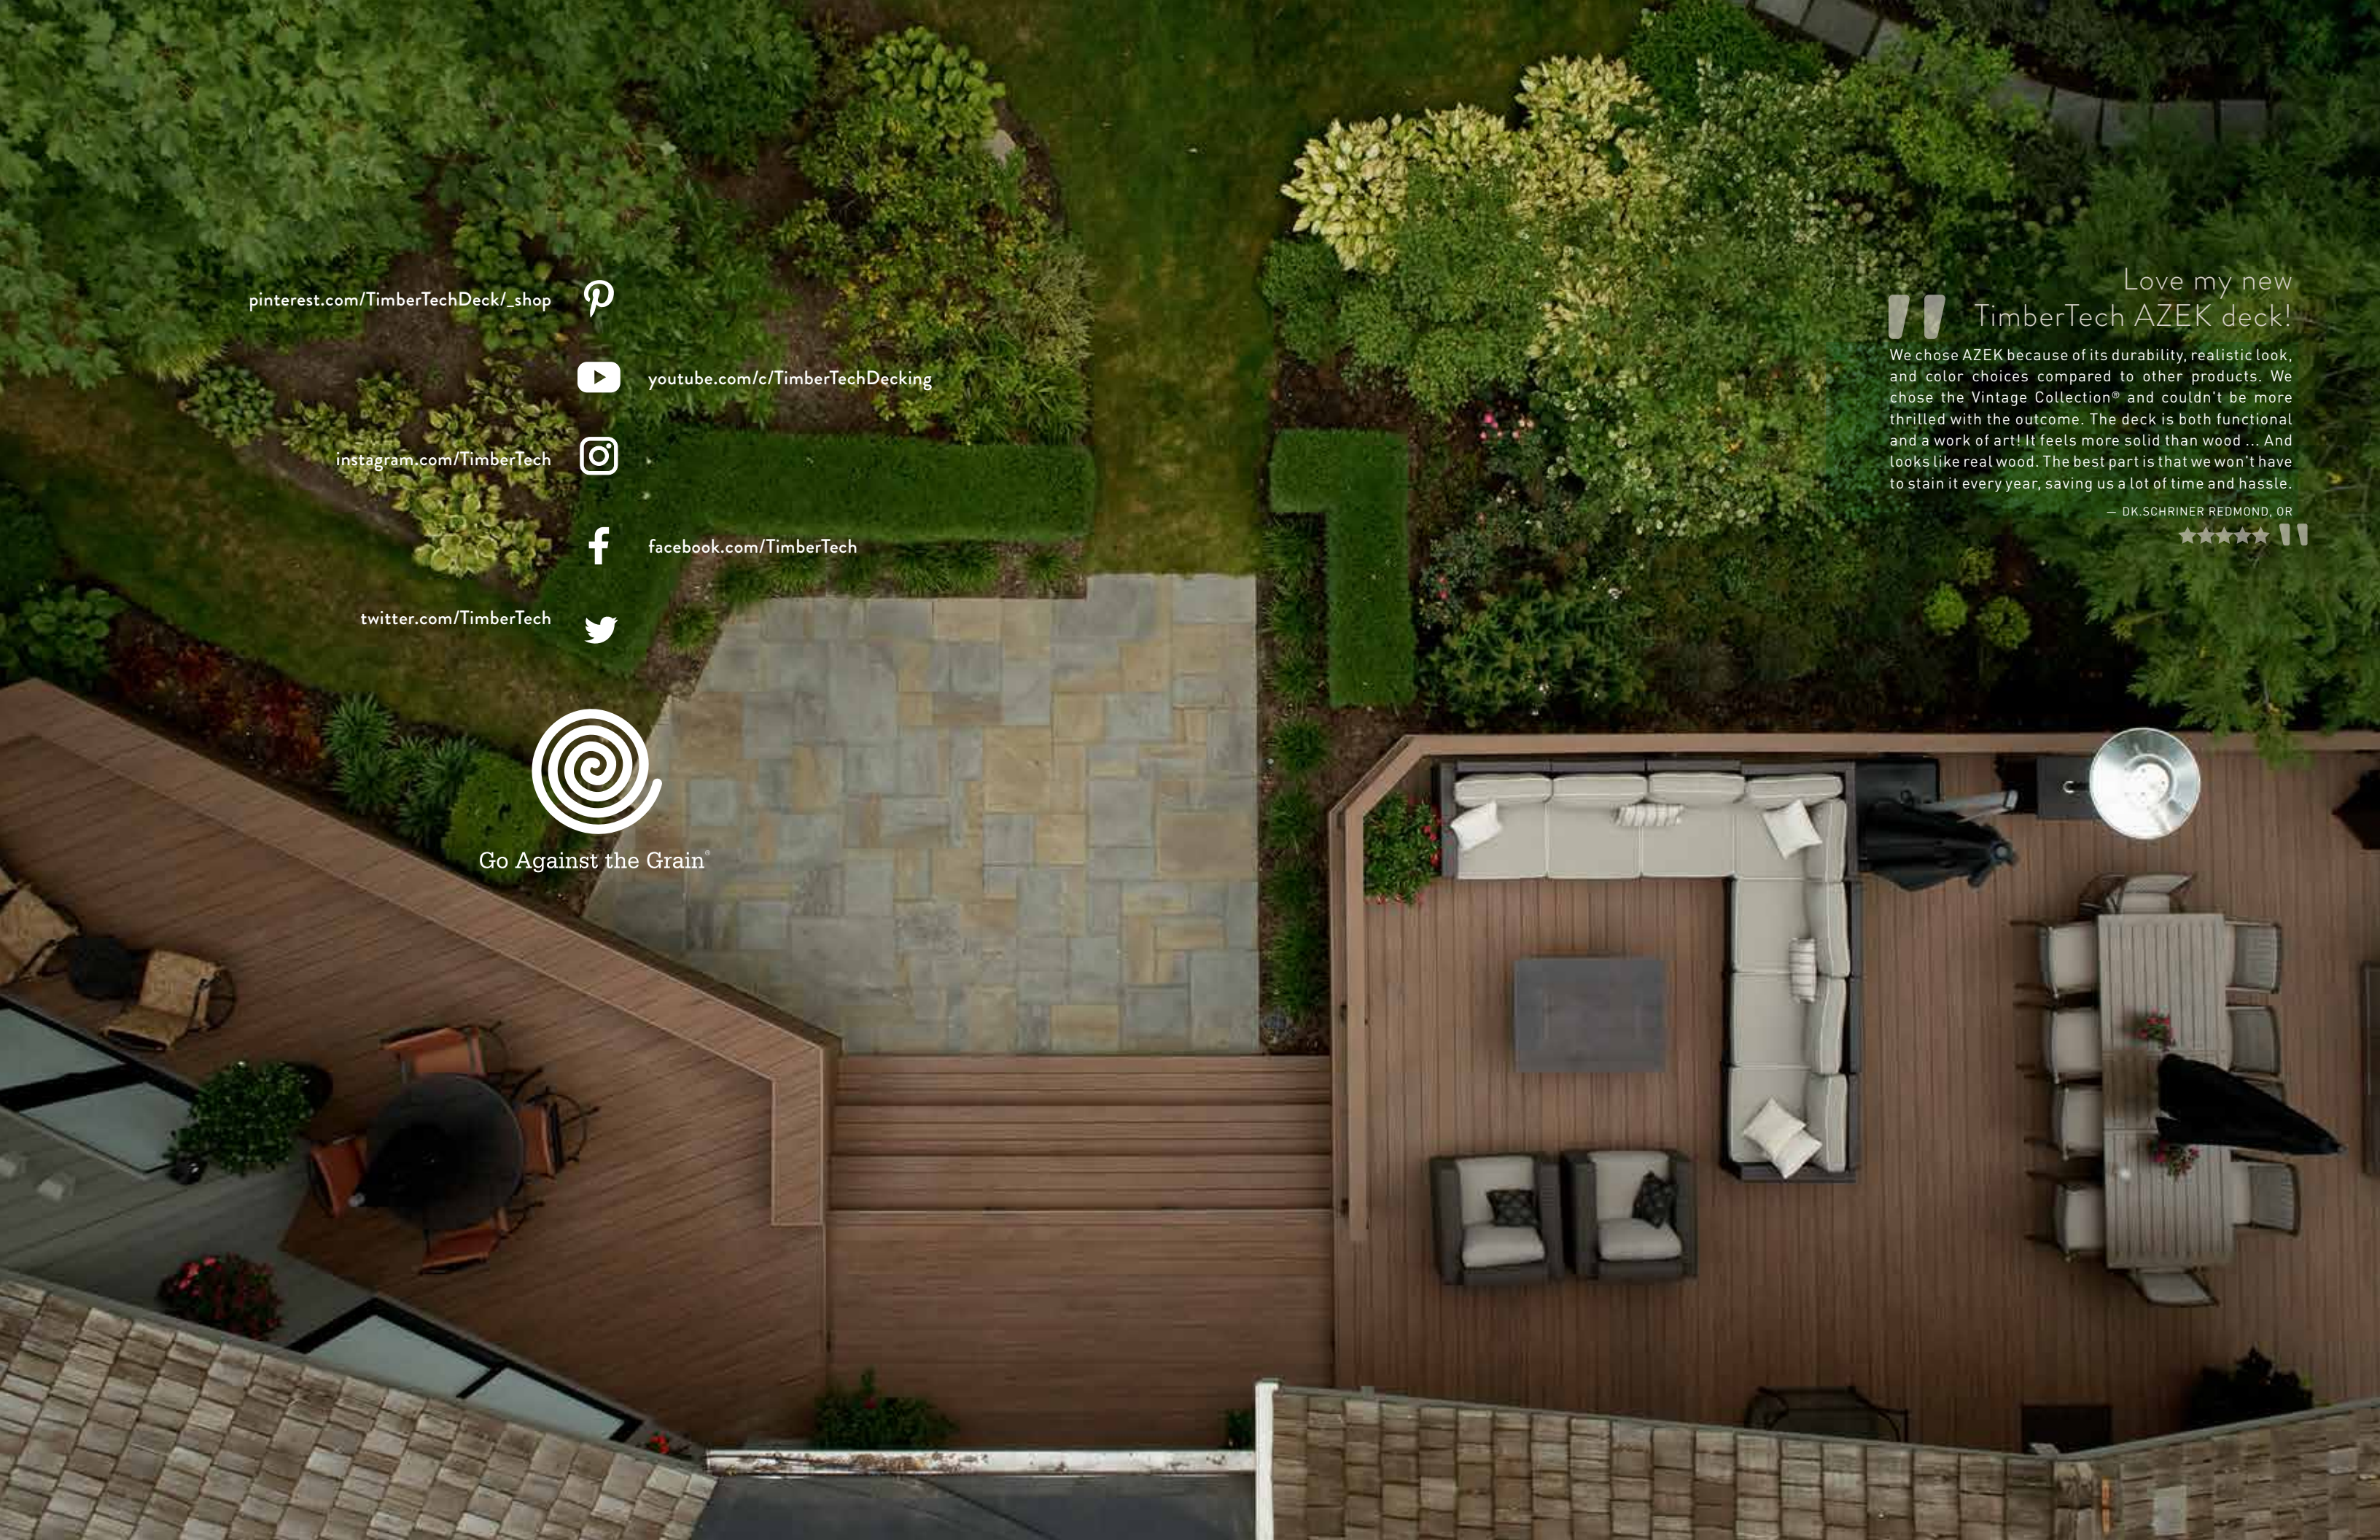

pinterest.com/TimberTechDeck/_shop

youtube.com/c/TimberTechDecking

instagram.com/TimberTech

facebook.com/TimberTech

twitter.com/TimberTech

Go Against the Grain®

Love my new
TimberTech AZEK deck!

We chose AZEK because of its durability, realistic look, and color choices compared to other products. We chose the Vintage Collection® and couldn't be more thrilled with the outcome. The deck is both functional and a work of art! It feels more solid than wood ... And looks like real wood. The best part is that we won't have to stain it every year, saving us a lot of time and hassle.

— DK.SCHRINER REDMOND, OR