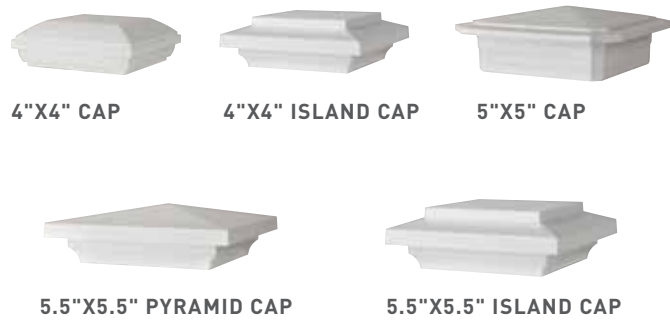

Post Cap Options