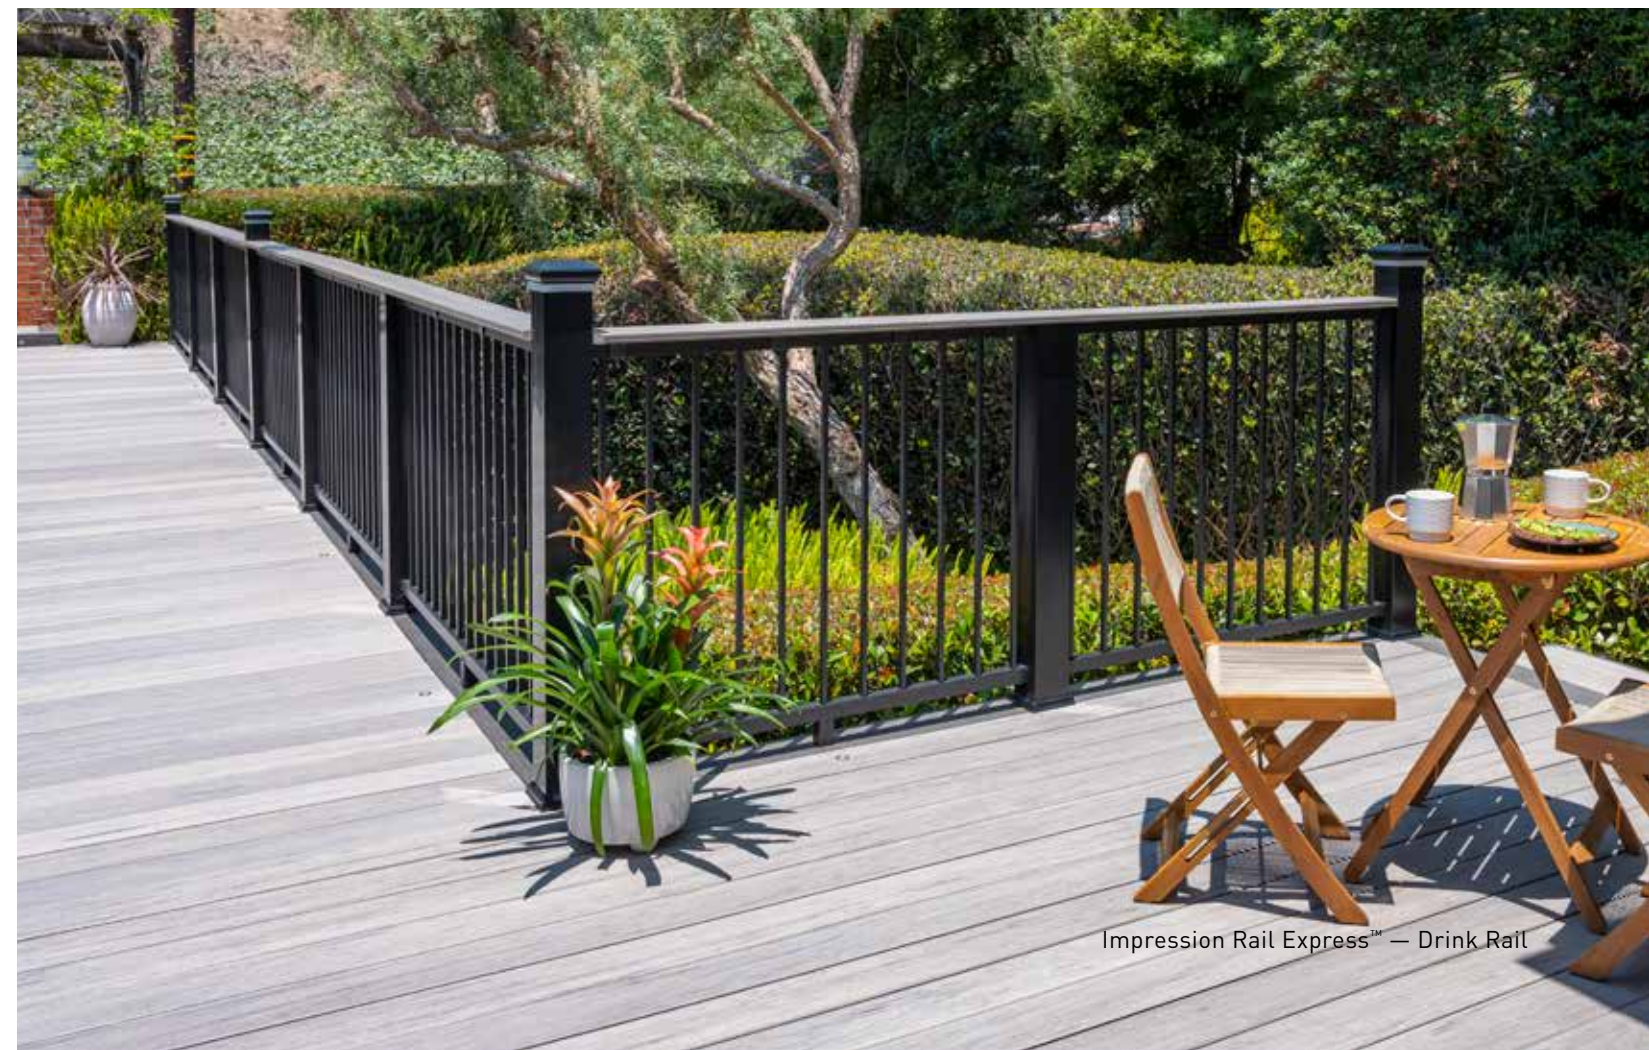

Impression Rail Express™ — Drink Rail

LEARN MORE