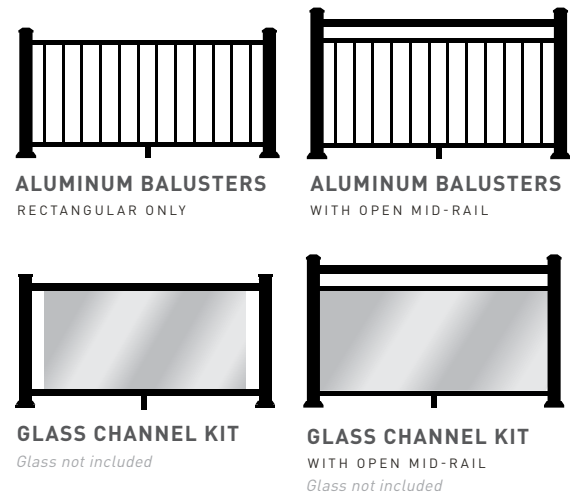

METAL RAILING

Impression Rail Express®

CONTEMPORARY. STRONG. UNOBSTRUCTIVE.

Seek out this minimalist railing profile that boasts a pre-assembled, aluminum panel system that keeps sightlines clear and balusters rattle-free by being locked in place. Sleek, strong, and durable, this railing profile features hidden fasteners and fades into the background to keep your stunning view the star of your outdoor living space.

Color Options

Infill Options

Top Rail Options