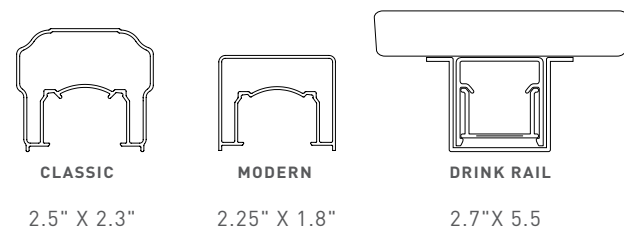

METAL RAILING

Impression Rail Express®

CONTEMPORARY. STRONG. UNOBSTRUCTIVE.

Seek out this minimalist railing profile that boasts a pre-assembled, aluminum panel system that keeps sightlines clear and balusters rattle-free by being locked in place. Sleek, strong, and durable, this railing profile features hidden fasteners and fades into the background to keep your stunning view the star of your outdoor living space.

Color Options

Infill Options

Top Rail Options

Post Cap

METAL RAILING

Impression Rail™

MODERN. STURDY. MINIMALIST.

Bring the beautiful views of your backyard to the forefront with this modern aluminum railing that allows you to mix and match materials. Sleek sightlines and superior strength epitomize this stylish metal railing that enhances your space without distracting from the star: your TimberTech® deck.

Color Options

Infill

Post Cap Options